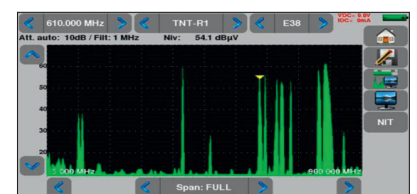

The 7817B includes a pointing mode to align terrestrial antennas. User will have a graphical information combined with a beeper.

■ USB Interface

The 7817B includes one USB interface for updating and getting the benefit of free firmware updates. The interface can be used to transfer measurements data, screens shots to a USB memory stick.

* only for free-to-air

A performing autoset

All measurements displayed on a single screen

Fast spectrum analysis

Echoes display with guard interval

fréq.	std	RF	C/N	BER1	BERo	PER	MER
E39	DVB-T/H	56.6	35.9	4.7E-8	<1E-8	<1E-5	34.9
E44	DVB-T/H	57.1	36.7	9.9E-8	<1E-8	<1E-5	34.8
E59	DVB-T/H	60.0	39.0	<9E-8	<1E-8	<1E-5	34.8
E40	DVB-T/H	57.4	36.7	3.9E-6	<1E-8	<1E-5	33.9
E49	DVB-T/H	55.4	34.5	9.9E-8	<1E-8	<1E-5	33.7
E46	DVB-T/H	55.8	35.3	3.9E-7	<1E-8	<1E-5	33.8