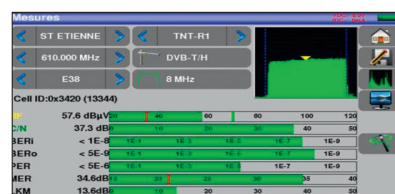

The 7817B includes a pointing mode to align terrestrial antennas. User will have a graphical information combined with a beeper.

■ USB Interface

The 7817B includes one USB interface for updating and getting the benefit of free firmware updates. The interface can be used to transfer measurements data, screens shots to a USB memory stick.

* only for free-to-air

A performing autoset

All measurements displayed on a single screen

Fast spectrum analysis

Echoes display with guard interval

fréq.	std	RF	C/N	BER1	BERo	PER	MER
E39	DVB-T/H	56.6	35.9	4.7E-8	<1E-8	<1E-5	34.9
E44	DVB-T/H	57.1	36.7	9.9E-8	<1E-8	<1E-5	34.8
E59	DVB-T/H	60.0	39.0	<9E-8	<1E-8	<1E-5	34.8
E40	DVB-T/H	57.4	36.7	3.9E-6	<1E-8	<1E-5	33.9
E49	DVB-T/H	55.4	34.5	9.9E-8	<1E-8	<1E-5	33.7
E46	DVB-T/H	55.8	35.3	3.9E-7	<1E-8	<1E-5	33.8