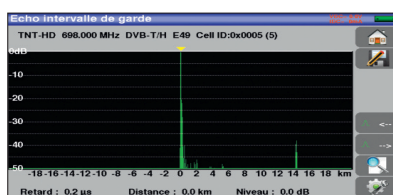

The 7817B includes a pointing mode to align terrestrial antennas. User will have a graphical information combined with a beeper.

■ USB Interface

The 7817B includes one USB interface for updating and getting the benefit of free firmware updates. The interface can be used to transfer measurements data, screens shots to a USB memory stick.

* only for free-to-air

A performing autoset

All measurements displayed on a single screen

Fast spectrum analysis

Echoes display with guard interval

fréq.	std	RF	C/N	BER1	BERo	PER	MER
E39	DVB-T/H	56.6	35.9	4.7E-8	<1E-8	<1E-5	34.9
E44	DVB-T/H	57.1	36.7	9.9E-8	<1E-8	<1E-5	34.8
E59	DVB-T/H	60.0	39.0	<9E-8	<1E-8	<1E-5	34.8
E40	DVB-T/H	57.4	36.7	3.9E-6	<1E-8	<1E-5	33.9
E49	DVB-T/H	55.4	34.5	9.9E-8	<1E-8	<1E-5	33.7
E46	DVB-T/H	55.8	35.3	3.9E-7	<1E-8	<1E-5	33.8